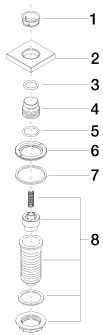

### Dimensional drawing

All dimensions in mm / inch = mm x 0,0394

Kitchen - Lot

AIR SWITCH operating button, trim parts only - polished chrome

Article number: 10 714 970-00

Kitchen - Lot

AIR SWITCH operating button, trim parts only - polished chrome

### Other surface finishes

platinum matte  
10 714 970-06

Dark Platinum matte  
10 714 970-99

More custom finish options are available via special production (xTra Service). Please see our finish matrix for availability and pricing or contact a Dornbracht representative.

### Spare parts list

Number	Item Number	Designation	Number of units