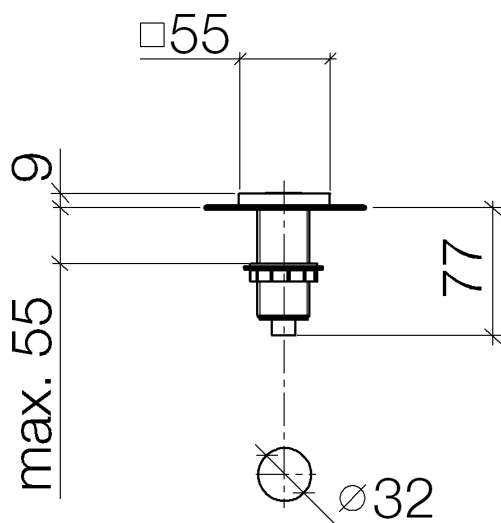

Kitchen - Lot

AIR SWITCH operating button, trim parts only - polished chrome

Article number: 10 714 970-00

- For operating a garbage disposal
- Compatible with Insinkerator® garbage disposal units
- More information at [www.insinkerator.com](http://www.insinkerator.com)

### Dimensional drawing

All dimensions in mm / inch = mm x 0,0394

Kitchen - Lot

AIR SWITCH operating button, trim parts only - polished chrome

Article number: 10 714 970-00

Kitchen - Lot

AIR SWITCH operating button, trim parts only - polished chrome